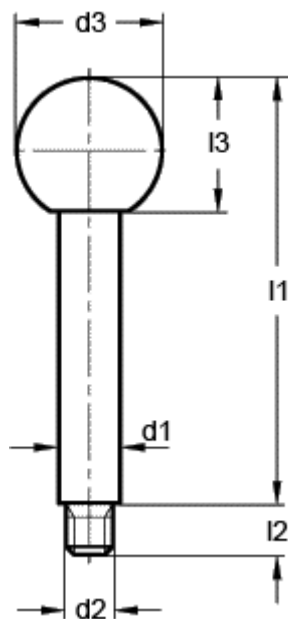

Article number: 20141122

Description: E+G Gear lever handle GN 310-14-125-A -ZB, zinc plated blue

## Measures

---

d1 = 14

d2 = M12

d3 = 35

l1 = 125

l2 = 16

l3 = 32.5